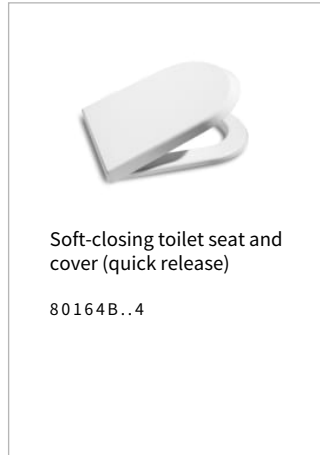

COMPATIBLE WITH