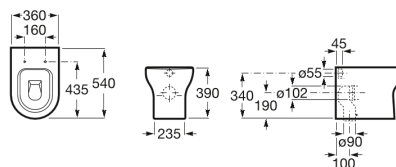

NEXO

Single floorstanding WC with dual outlet

DIMENSIONS

Length	355 mm
Width	565 mm
Height	430 mm

COLOURS AND FINISHES

00 White

PRICE (VAT INCLUDED)

£426.64

TECHNICAL DRAWINGS

FEATURES

Back-to-wall

Fixing kit: Included

Flushing system: Washdown

Installation type: Floor-standing

Outlet type: Dual

Shape: Round