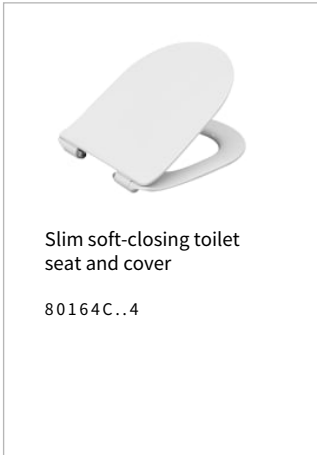

NEXO

Single floorstanding WC with dual outlet

DIMENSIONS

Length	355 mm
Width	565 mm
Height	430 mm

COLOURS AND FINISHES

00 White

PRICE (VAT INCLUDED)

£426.64

TECHNICAL DRAWINGS

FEATURES

Back-to-wall

Fixing kit: Included

Flushing system: Washdown

Installation type: Floor-standing

Outlet type: Dual

Shape: Round

COMPATIBLE WITH

Nexo

Two ostensibly conflicting objectives, converge in harmony in this collection: aesthetics and economy. Pieces wrought in several dimensions so that they adapt to all spaces. A contemporary and perfectly-proportioned design that blends subtly into all types of spaces.